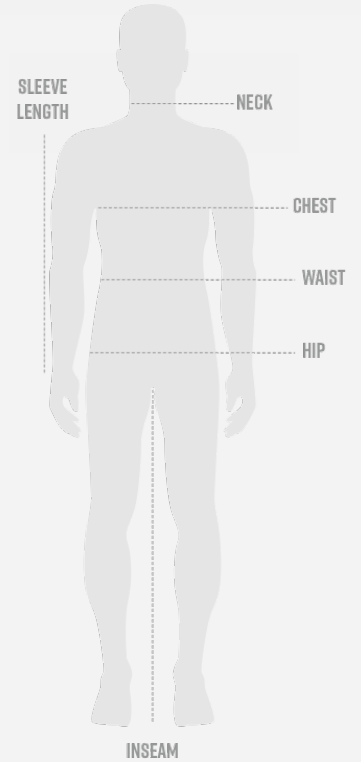

MEN'S CLOTHING SIZE CHART

LABEL	S	M	L	XL	XXL
CHEST	89-96	97-104	105-112	113-120	121-127
WAIST	73-80	81-87	88-96	97-104	105-111
HIPS	89-96	97-104	105-112	113-120	121-127
HEIGHT	170-175	175-180	180-185	185-190	190-195

WOMEN'S CLOTHING SIZE CHART

LABEL	XS	S	M	L	XL
CHEST	75-81	82-88	89-95	96-102	103-109
WAIST	55-61	61-67	67-73	73-79	79-85
HIPS	78-84	85-91	92-98	99-105	106-112
HEIGHT	156-163	163-168	168-173	173-178	178-183